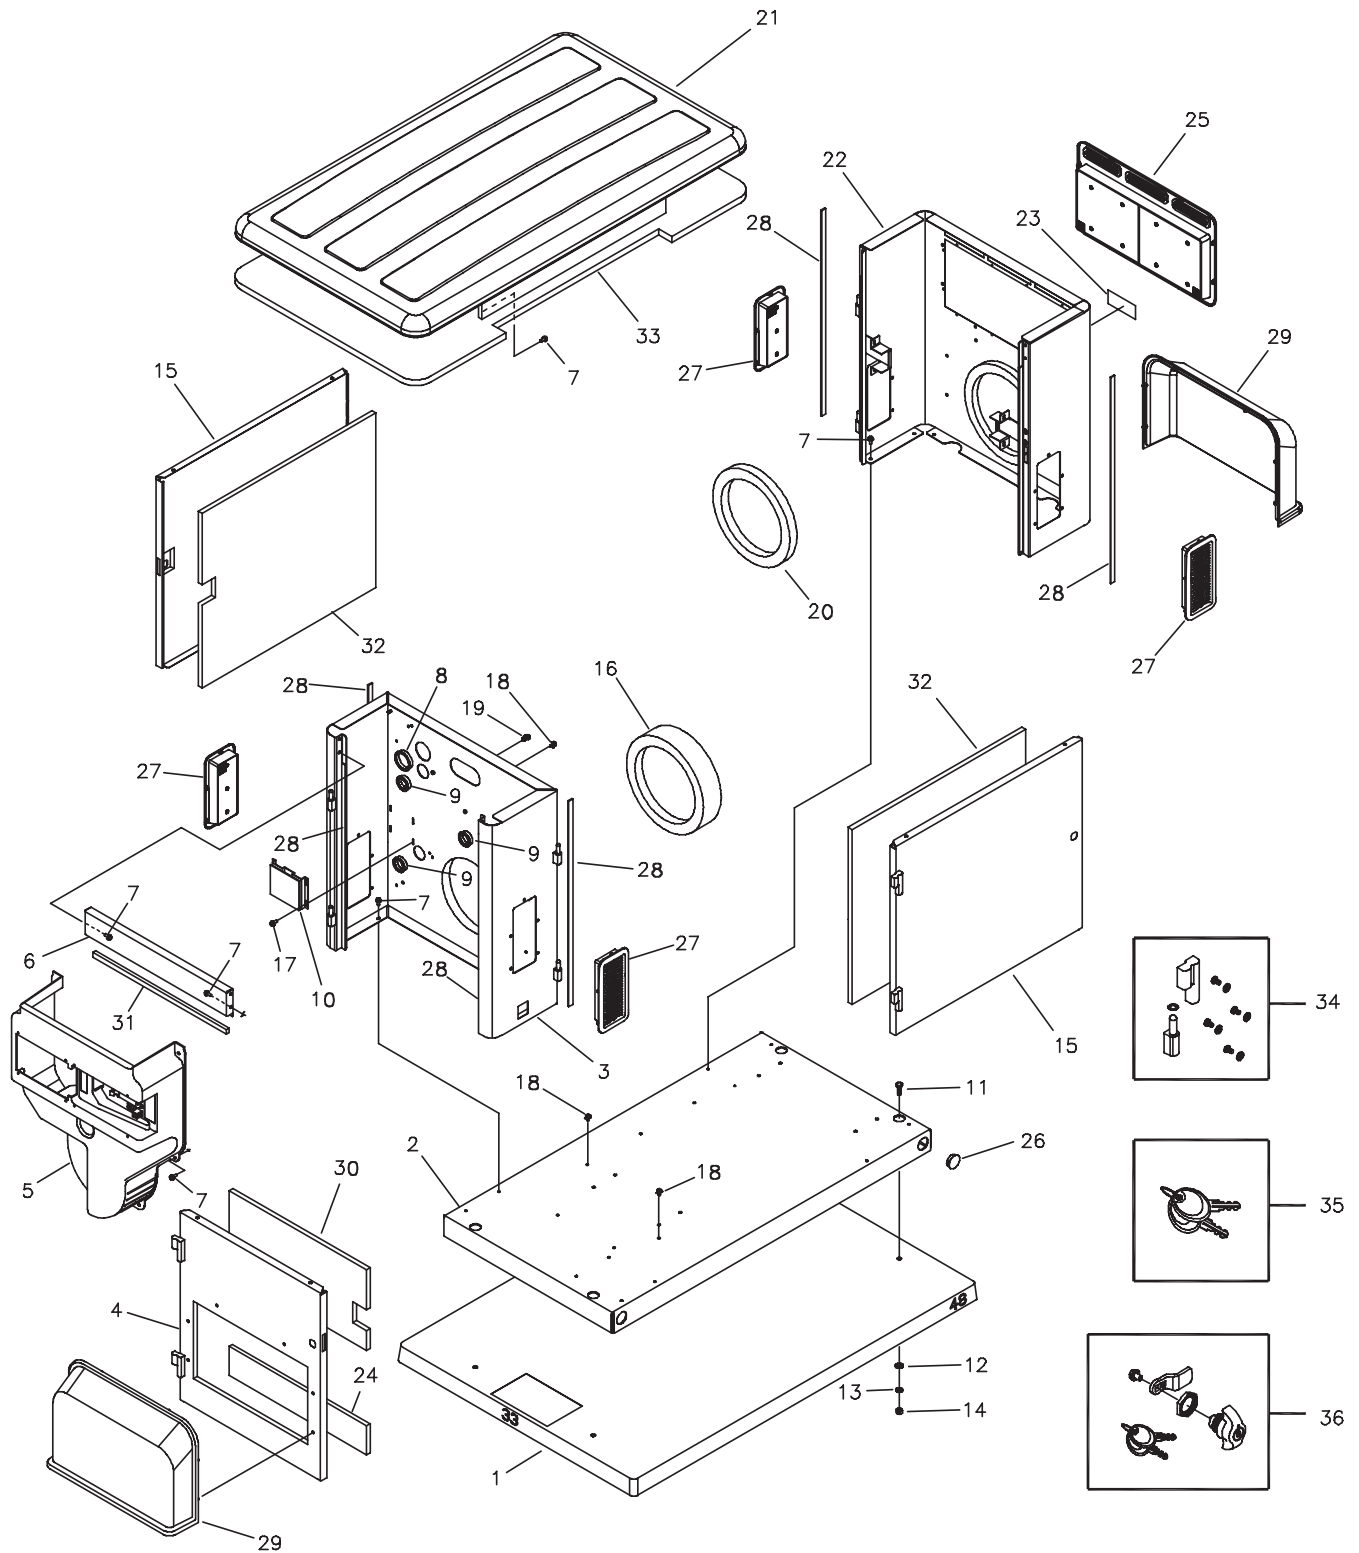

Illustrated Parts List - Main Unit

Item	Part #	Description
1	AA203030GS	BASE, Mounting
2	187594GS	MOUNT, Vibration
3	24910GS	HHS, Trilobular 5/16 - 18 x 1/2
4	194683GS	SOLENOID, Gas Fuel
5	194829GS	FITTING, Coupling
6	194830GS	REGULATOR
7	195936GS	BRACKET, Mounting Solenoid
8	202382GS	FITTING, 3/4 Flare to 3/8 NPT
9	*	HHCS, M6 - 1.0 x 16
10	*	HHCS, M6 - 1.0 x 30
11	*	WASHER, 1/4 Lock
12	*	NUT, M6 - 1.0
13	B4300GS	HHS, Trilobular, 1/4 - 20 x 1/2
14	194818GS	BATTERY
15	185939UGS	WIRE-A, Black
16	198913GS	KIT, Battery Hardware
17	198593DGS	WIRE-A, Red
18	202958GS	TUBE, Air Cleaner
19	B4995GS	HHS, Trilobular, 1/4-20 x 7/8
20	*	WASHER, Flat 5/16 - M8
23	1723165SM	HOSE, Oil Drain
24	186649GS	DECAL, Oil Drain
25	*	HHCS, 5/16 - 18 x 2.5 Full Thread
26	*	NUT, 5/16 - 18
27	*	WASHER, Lock 5/16 - M8
28	186790CGS	WIRE
29	*	HHCS, 5/16 - 18 x 2"
30	*	HHCS, M12 - 1.75 x 35
31	*	WASHER, M12
32	B194685GS	SUPPORT, Engine/Alternator, Black
33	202922GS	SCREEN
34	*	WASHER, Shakeproof Ext. M6-1/4
35	185939WGS	WIRE, Ground
36	*	WASHER, 3/8 Lock
37	*	WASHER, Flat, 3/8 - M10
38	*	HHCS, 3/8 - 16 x 1
39	B198896GS	BRACKET, Mounting Alternator, Black
40	202761GS	DUCT, Air
41	*	SCREW, M5.8 x 10, Taptite
42	*	WASHER, Lock 3/8
43	*	SHCS, 3/8 - 16 x 1-1/4
44	*	HHCS, 5/16 - 18 x 3/4
45	B4300GS	HHS, Trilobular, 1/4 - 20 x 1/2
46	*	PPHMS, 4-40 x 0.19
47	*	WASHER, Lock #4

Item	Part #	Description
48	186205GS	SWITCH, Oil Temp
49	194699GS	PLATE, Switch Oil Temp
50	809743	SCREW
51	NSP	ASSY, Alternator (see page 7)
52	692062	SCREW
53	193506GS	DECAL, Caution Hot Surface
54	809872	GASKET
55	202885GS	MUFFLER
56	202884GS	BASE, Muffler Box
57	203533GS	KIT, Insulation, Muffler Box Base
58	56893GS	CRIMPTITE, 10 - 24 x 1/2
59	203407GS	ASSY, Bulkhead, Alternator End w/Insulation
60	203534GS	KIT, Insulation, Muffler Box Top
61	194682GS	COLLECTOR, Muffler Box
62	202883GS	BOX, Muffler Top
63	192445GS	SCREW, 10 - 32 x 5/8
64	*	WASHER, M6 Shakeproof
70	205397GS	DECAL, Requirements, Fuel
900	§	ENGINE
901	843644	FUEL HOSE
902	843438	CLAMP

Items Not Illustrated

203420GS	MANUAL, Install
203421GS	MANUAL, Operator's
MS3483	MANUAL, Engine
203398GS	KIT, Manual/Accessory, HGS
203374GS	PAINT, Touchup, HGS, Continuum Charcoal
198811GS	PAINT, Touchup, Bottle, Metallic Silver 1/2oz
B3518GS	CAP, Funnel Oil Bottle
202295GS	HOSE, Flex
198866GS	KIT, Led Remote
204021GS	KIT, Decals, Service

Optional Accessories

199475GS	PAINT, Touchup, Spray, Silver, 12oz
203417GS	PAINT, Touchup, Spray, Continuum Charcoal, 12oz
6030	KIT, Cold Weather (Includes Battery and Oil Warmers)

* - Items without part numbers are common fasteners and are available at local hardware stores.

§ - Contact Engine Manufacturer

Exploded View - Enclosure